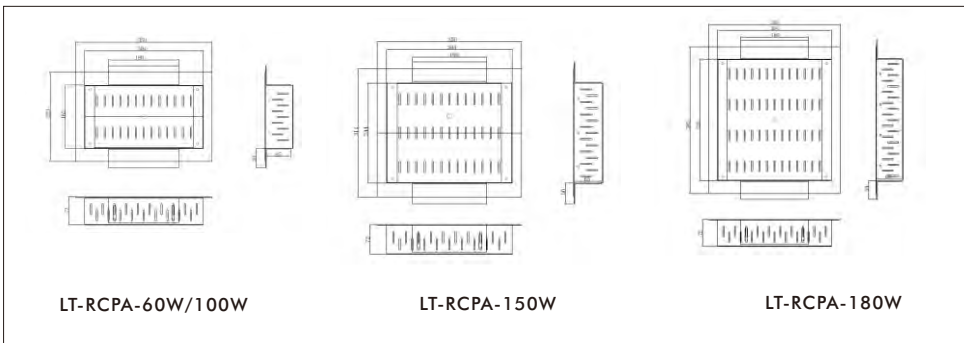

RECESSED LED CANOPY LUMINAIRE (LT-RCPA series)

DESCRIPTION

Recessed LED Canopy luminaire provides aluminum heat sink and recessed frame. IP65 waterproof sealed luminaire especially is suitable for indoor or outdoor corrosion and wet/ damp location. Motion sensor and photocell sensor can be available for parking garage lighting, gas station, warehouse, mail and others.

DATA SHEET

Model#	LT-RCPA-60W	LT-RCPA-100W	LT-RCPA-150W	LT-RCPA-180W
LED Power	60W	100W	150W	180W
Lumen Output	7200 lm	12000 lm	18000 lm	21000 lm
Input Voltage	100-277VAC or 347-480VAC (HV)			
Power Factor	0.98@100VAC 0.90 @277VAC			
CRI	>70			
L70	>50,000 hrs			
Operating Temp.	-30°C~+50°C			
Store Temp.	-40°C~+60°C			
Module QTY	2pcs	2pcs	3pcs	4pcs
Weight	5.5 Kg	5.5 Kg	6.7 Kg	8.5 Kg
Size	350x229x72mm	350x229x72mm	350x311x72mm	350x393x72mm

ORDER INFORMATION

Sample Number: LT-RCPA-150W-HV-30K-DM

Com.	Family	Mode	Wattage	Voltage	CCT	Control Mode
LT	RCP =	A	60W	Blank=100-277VAC	30K=3000K	DM=0-10VDC Dimming
Lightide	Recessed LED Canopy Light	B	100W	HV=200-480VAC	40K=4000K	PC=Photocell
			150W		50K=5000K	MS= Motion sensor
			180W		57K=5700K	EM=Emergency Backup

DIMENSION (mm)

CONSTRUCTION & MATERIALS

- Aluminum heat sink dissipation
- Shock-proof polycarbonate lens with UV inhibitors
- IP 65 rating waterproof protection
- Polyester powder-coated finish, rust and corrosion proof, stabilized to extreme climate changes without cracking or peeling
- Internal Meanwell or UL approved power supply

MOUNTING AND WIRING

- Recessed mount

ENVIRONMENTAL SYSTEM

- Indoor or outdoor wet/damp location

FINISH

- White

ELECTRICAL SYSTEM

- Input voltage 100-277VAC or 200-480VAC, 50/60Hz
- ETL/cETL, CE/Rohs

OPTICAL SYSTEM

- LM 80 certified CREE or Epistar chip
- Up to 120 LPW
- Color temperature: 3000K, 4000K, 5000K, 5700K.
- Extremely wide lighting distribution

LIGHTING CONTROL

- 0-10vdc/PWM dimming
- Occupancy sensor available
- Emergency backup available

WARRANTY

5 Years (10 Years for Meanwell + CREE)

CUTTING HOLE

Model#	Length of Cutting	Width of Cutting
1 LT-RCPA-60W/100W	310-340mm	172-220mm
2 LT-RCPA-150W	310-340 mm	254- 300mm
3 LT-RCPA-180W	310-340 mm	336-380 mm

ACCESSORIES

Motion Sensor

Photocell

Emergency Backup