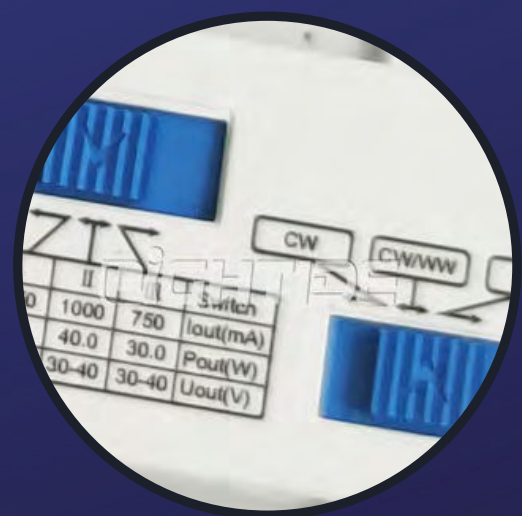

Mount Kit

Surface (wall, ceiling) using standard brackets

Stainless Steel Clip

IP65 Rated

Ideal for damp/wet locations such as outdoor venues, canopies and locker rooms.

Shatter-proof

Ensure high safe-standard impacting rated to IK08.

LIGHT YOU CAN TRUST

■ High Efficacy 150 LPW

With high-performance chips, this LED fixture can output up to 150 lumens per watt, providing bright and efficient lighting that will save you up to 80% on electricity costs.

■ CCT & Watt Selectable

Allowed 3 different wattage and color temperature settings with two simple slide switches, such as 32W-40W-50W and 3000K-4000K-5000K.

■ Emergency Backup

These linear LED lighting fixtures can be built with a UL924 & CE-certified battery for backup lighting. This way they can get people out of the building in case of power outages, blackouts, fires, etc.

■ Vapor Tight

Full shatterproof plastic housing that protects the light source from dust and moisture, ensuring that it will last for years without any maintenance

RELIABLE LIGHTING
YOU NEED

ORDER INFO

Com. Series	Size	Power	Voltage	CCT	Option	Duration (EM)	Diffuser	
LT	TPA	2	20	Blank=100-277vac	30K =3000K	DM= 1-10VDC Dimming	Std.=90 Min.	Std.=Frosty
		4	36	HV =200-480vac	40K=4000K	PC= Photocell	2H= 120 Min.	C=Clear
		40CP	EV=200-240vac	50K=5000K	MS= Motion Sensor	3H= 180 Min.		
		44CP		57K= 5700K				
	8	08		T= 30K-40K-50K Select.	EM=Emergency Kit			
		10						
	12			65K=6500K	EMH=Emergency (Field-Assem.)			