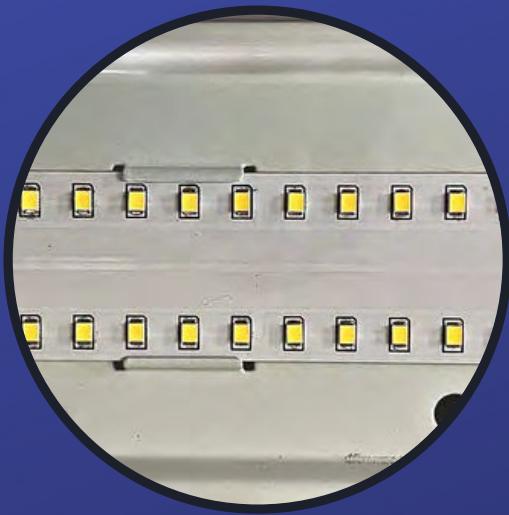

Linear LED Vapor Tight

Wattage & CCT Selectable | 150 LPW | Emergency Available

TPA SERIES

www.lightideled.com

LINEAR LED SOLUTION

Upgrade your lighting system with our Linear LED Vapor Tight Light, designed to provide powerful lighting in harsh environments. This LED fixture is perfect for car washes, parking garages, and other wet environments where traditional lighting systems struggle to withstand the weather.

Mount Kit

Surface (wall, ceiling) using standard brackets

Stainless Steel Clip

IP65 Rated

Ideal for damp/wet locations such as outdoor venues, canopies and locker rooms.

Shatter-proof

Ensure high safe-standard impacting rated to IK08.

LIGHT YOU CAN TRUST

■ High Efficacy 150 LPW

With high-performance chips, this LED fixture can output up to 150 lumens per watt, providing bright and efficient lighting that will save you up to 80% on electricity costs.

■ CCT & Watt Selectable

Allowed 3 different wattage and color temperature settings with two simple slide switches, such as 32W-40W-50W and 3000K-4000K-5000K.

■ Emergency Backup

These linear LED lighting fixtures can be built with a UL924 & CE-certified battery for backup lighting. This way they can get people out of the building in case of power outages, blackouts, fires, etc.