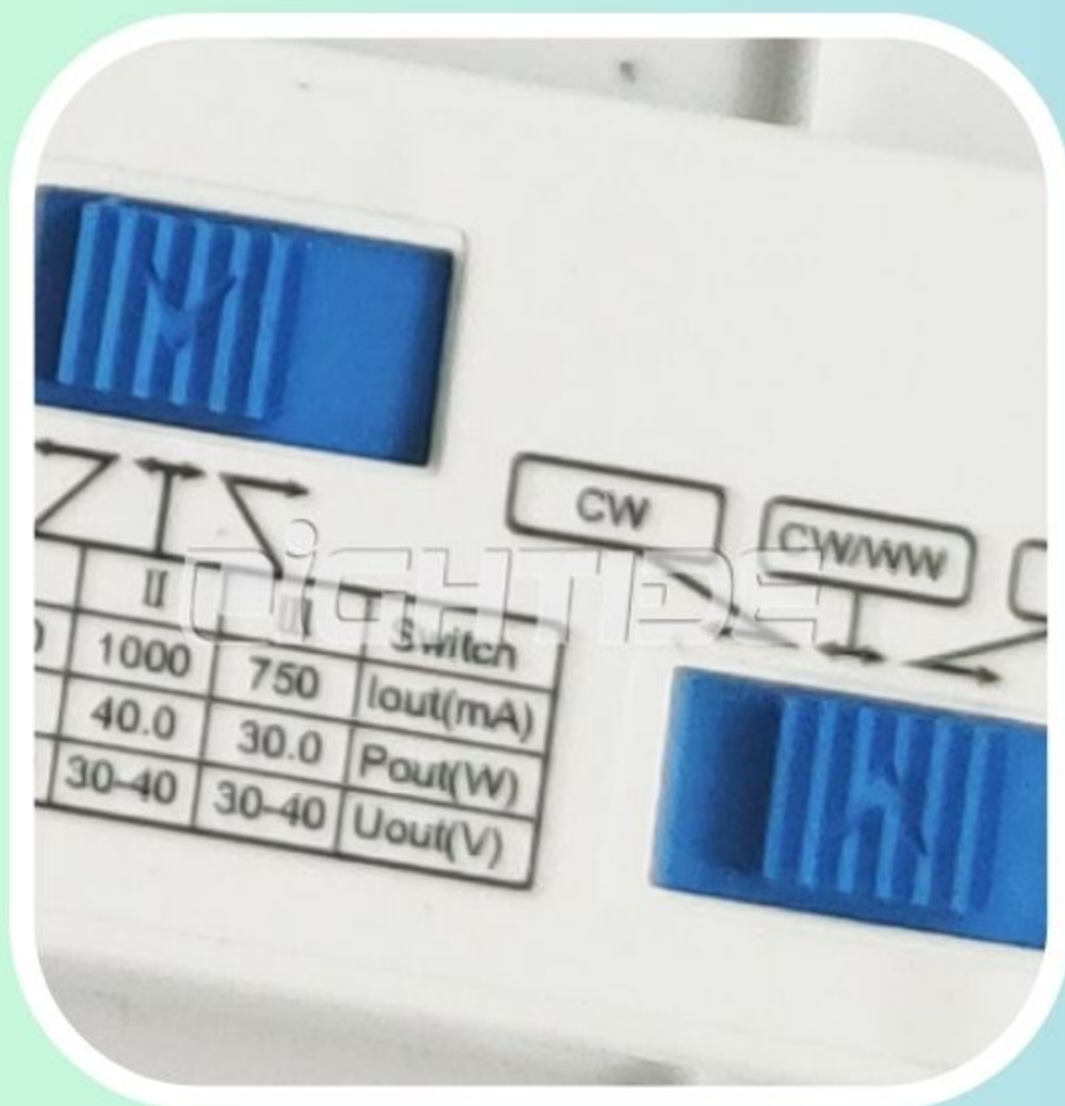

DARKSKY COMPLIANT

Similar to traditional wall packs, these cut-off led fixtures offer a light shield to get more focused downcast light as opposed to the more exposed and widespread illumination.