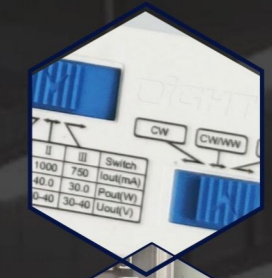

LED VAPOR TIGHT

Garage Lighting Solution

Linear LED vapor tight light fixtures can be built with wattage & CCT selectable switch to reduce stocking inventory. And this led fixture is powerful lighting in harsh environments, protecting the light source from dust and moisture.

Shatter-proof
Housing

High Efficacy
150 LPW

CCT & Wattage
Selectable

Impact Rated
IK08

IP65 Rating
Waterproof

FEATURE

Style	Vapor Tight
Housing	5VA Rated ABS
Diffuser	V0 Rated PC, Shatter-Proof
Waterproof	IP65
Lumen Efficacy	150 LPW (Clear), 140 LPW (Frosty)
Input Power & CCT	Selectable
Sensor	Microwave motion/photocell
Warranty	5 Years
Beam Angle	120 deg.
Emergency Backup	UL924, CEC Title-20
Listed	DLC, ETL/cETL, CE, RoHS

SPECIFICATION

Model#	Input Voltage	Wattage	Lumen Efficacy	CCT	CRI	Length
LT-TPA220	100-277VAC	Selectable 16W-20W-25W	150 LPW	Selectable 30K-40K-50K, Can be a single CCT	80	2'
LT-TPA436	100-277VAC	Selectable 20W-30W-40W	150 LPW		80	4'
LT-TPA440	100-277VAC	Selectable 32W-40W-50W	150 LPW		80	4"
LT-TPA880	100-277VAC	Selectable 60W-70W-80W	150 LPW		80	8'
LT-TPA810	100-277VAC	Selectable 80W-90W-100W	130 LPW		80	8'